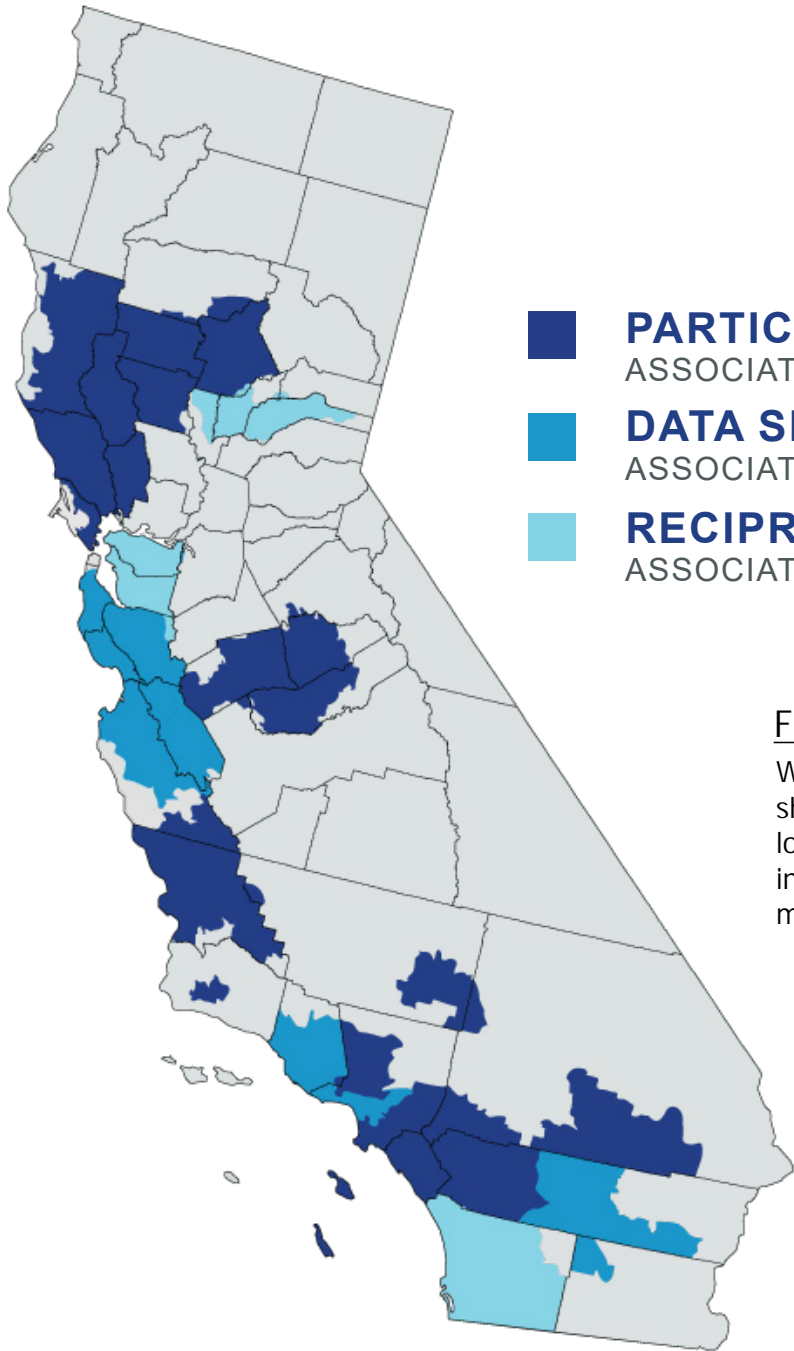

Coverage Area

81K+ Members Strong

- PARTICIPATING**
ASSOCIATIONS / BOARD OF REALTORS®
- DATA SHARE**
ASSOCIATIONS OF REALTORS®
- RECIPROCAL ACCESS**
ASSOCIATIONS / BOARD OF REALTORS®

FSBOs, Lenders and Investors

We are prepared to list in all dark blue shaded areas. Your listing will appear locally and be accessible to REALTORS® in all three shaded areas - dark blue, medium blue, and light blue.

Together,
we are the future of the MLS